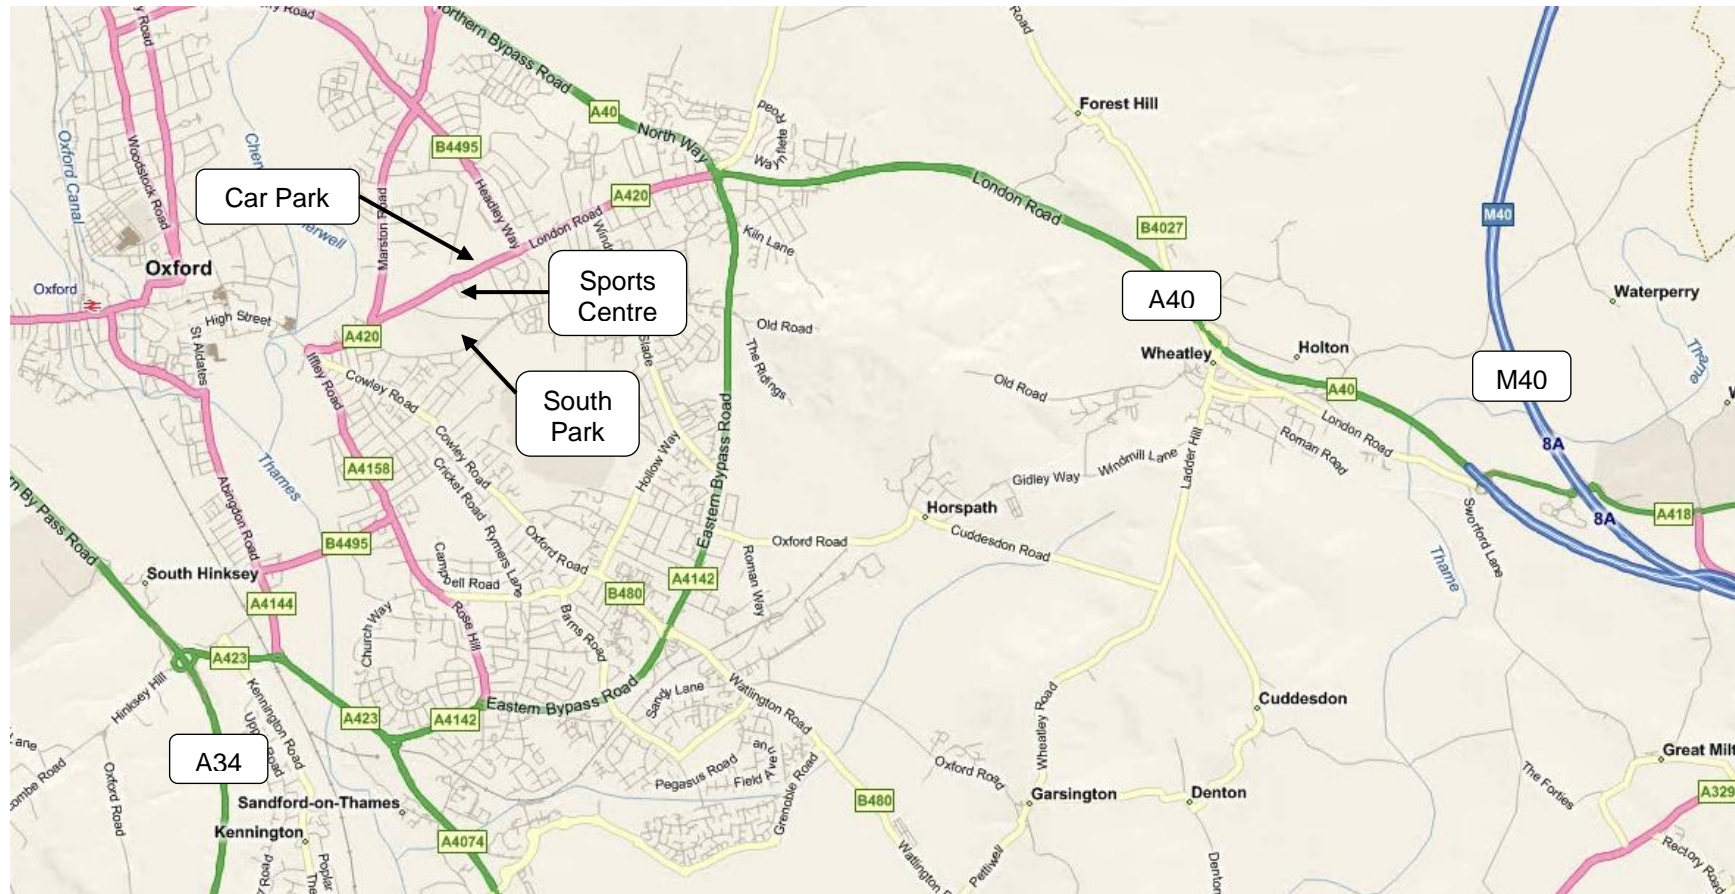

BBO XC - Oxford Brookes University - Directions

Oxford Brookes Car Park – Richard Hamilton Building, Headington Campus, Headington Hill, Oxford, **OX3 0BD**.

Car Park to Sports Centre – 300m

Sports Centre to South Park Start – 400m