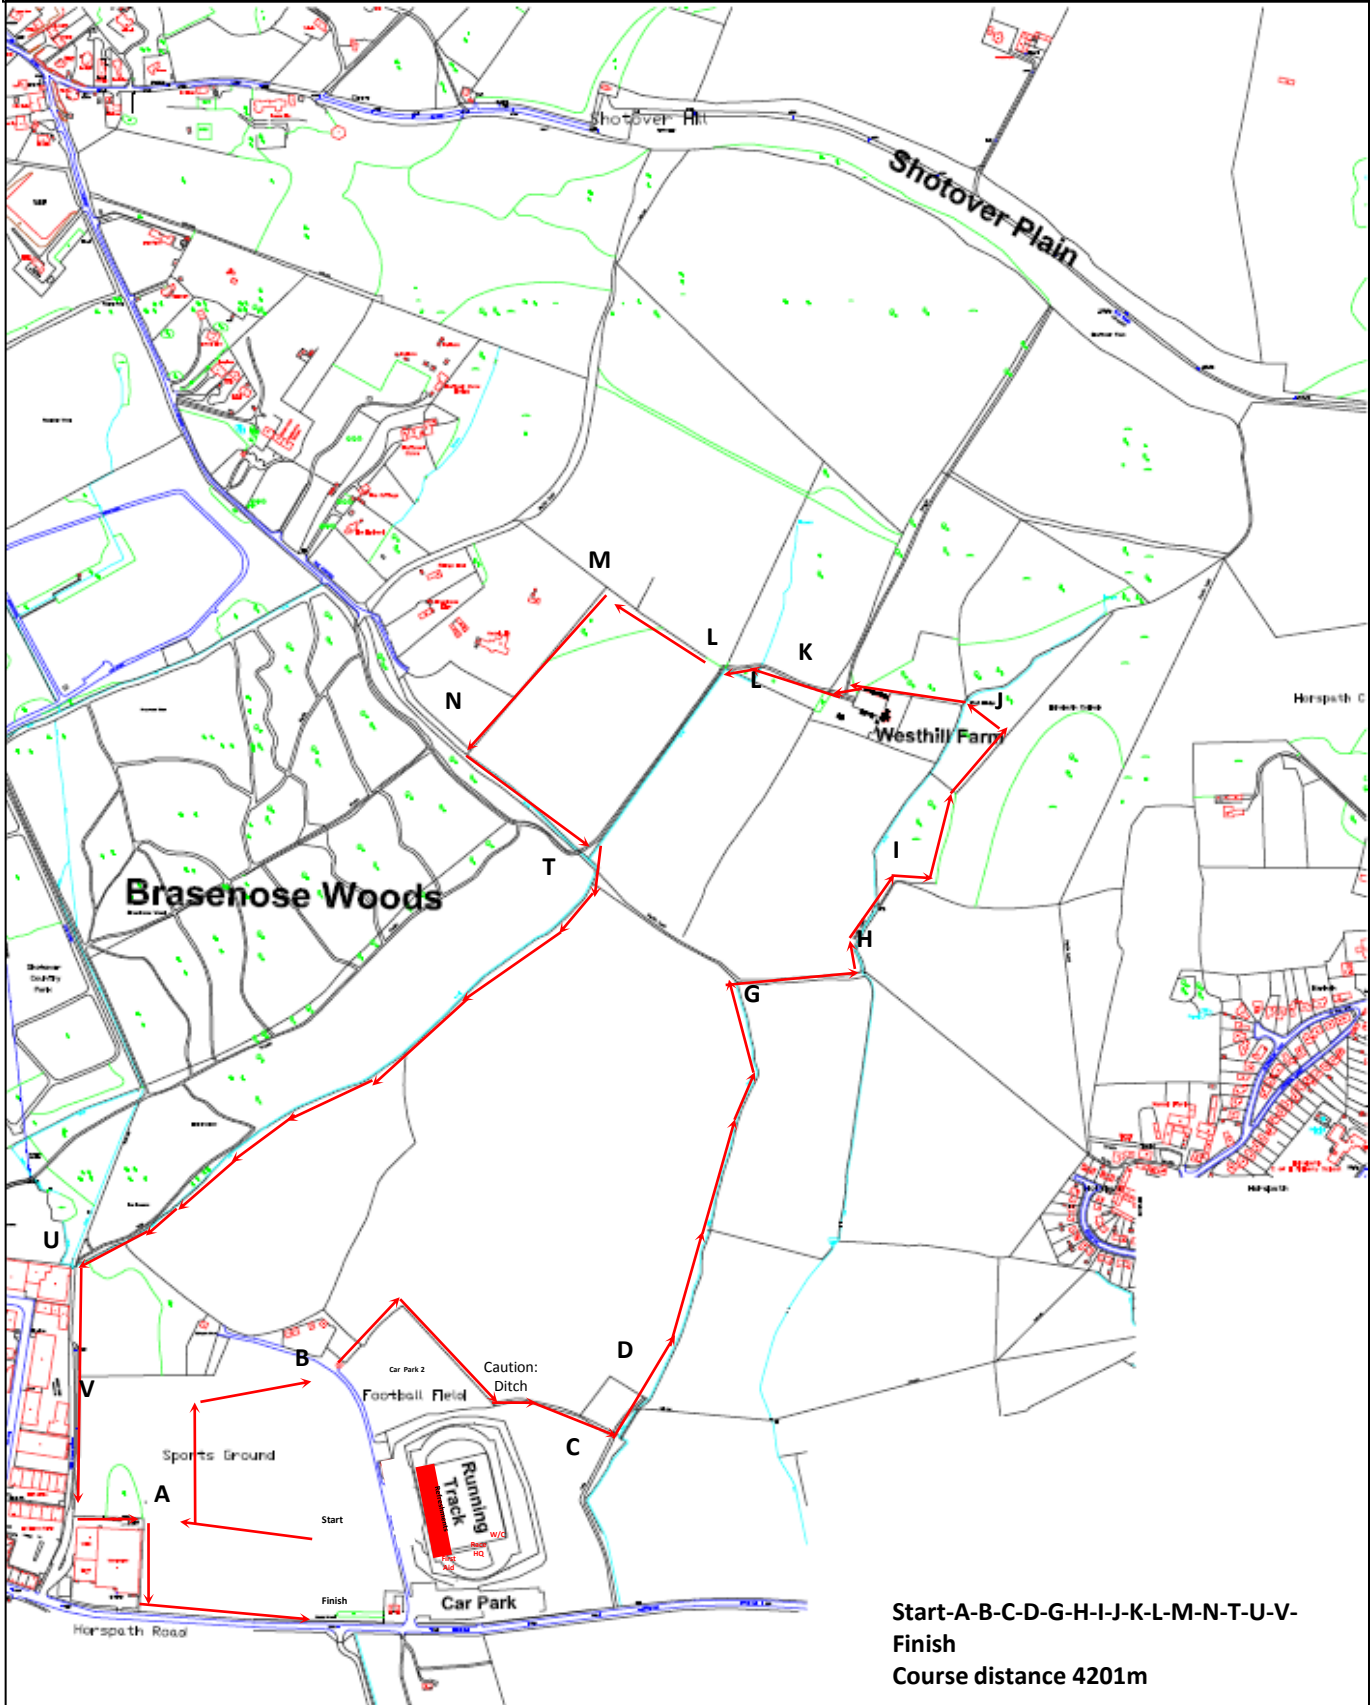

Chiltern League
October 9th 2010, Shotover Park, U15 Boys

Start-A-B-C-D-G-H-I-J-K-L-M-N-T-U-V-
Finish
Course distance 4201m