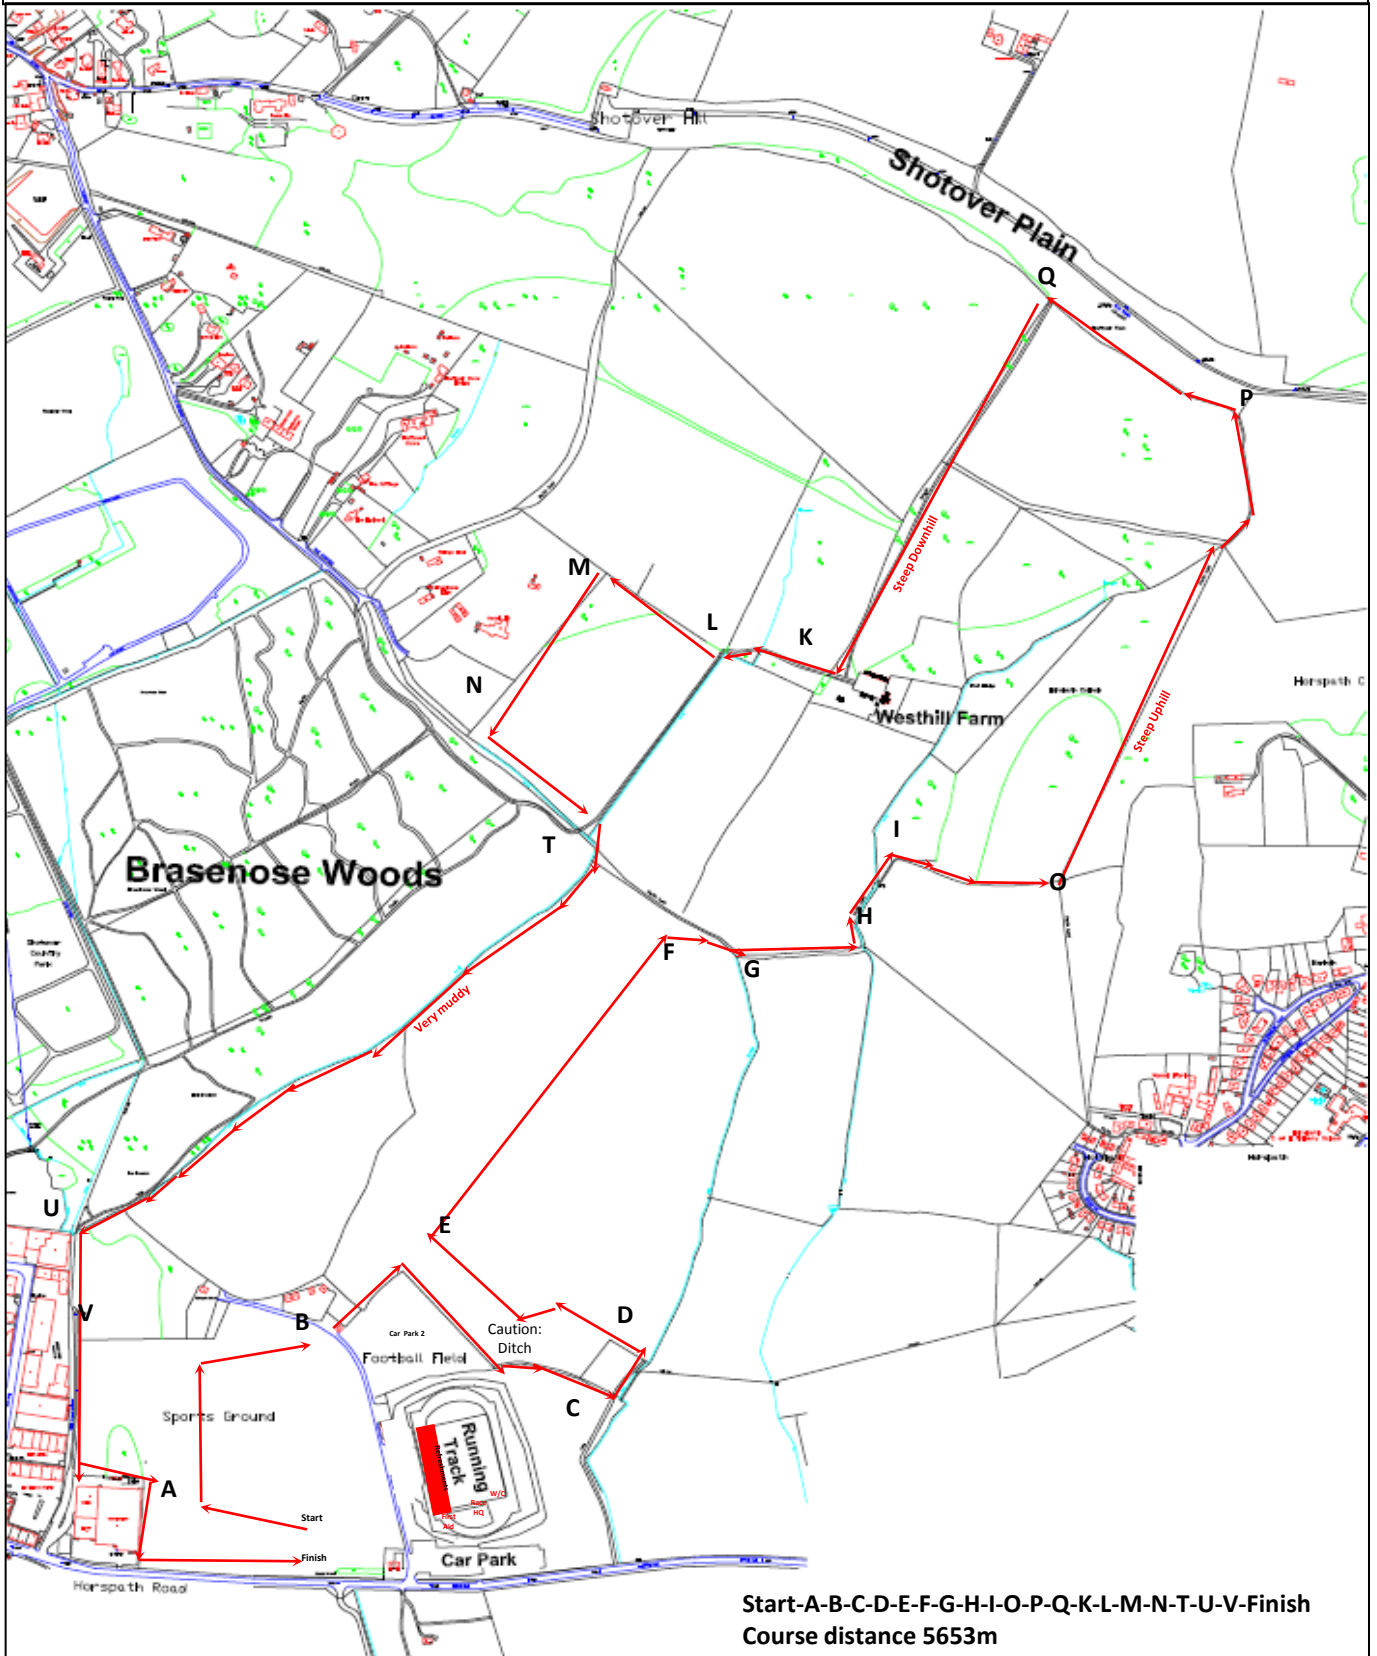

Chiltern League  
October 9<sup>th</sup> 2010, Shotover Park, U17/20 Women

Start-A-C-D-G-H-I-O-P-Q-K-L-T-U-V-Finish  
Course distance 4888m

Chiltern League  
October 9<sup>th</sup> 2010, Shotover Park, U17 Men