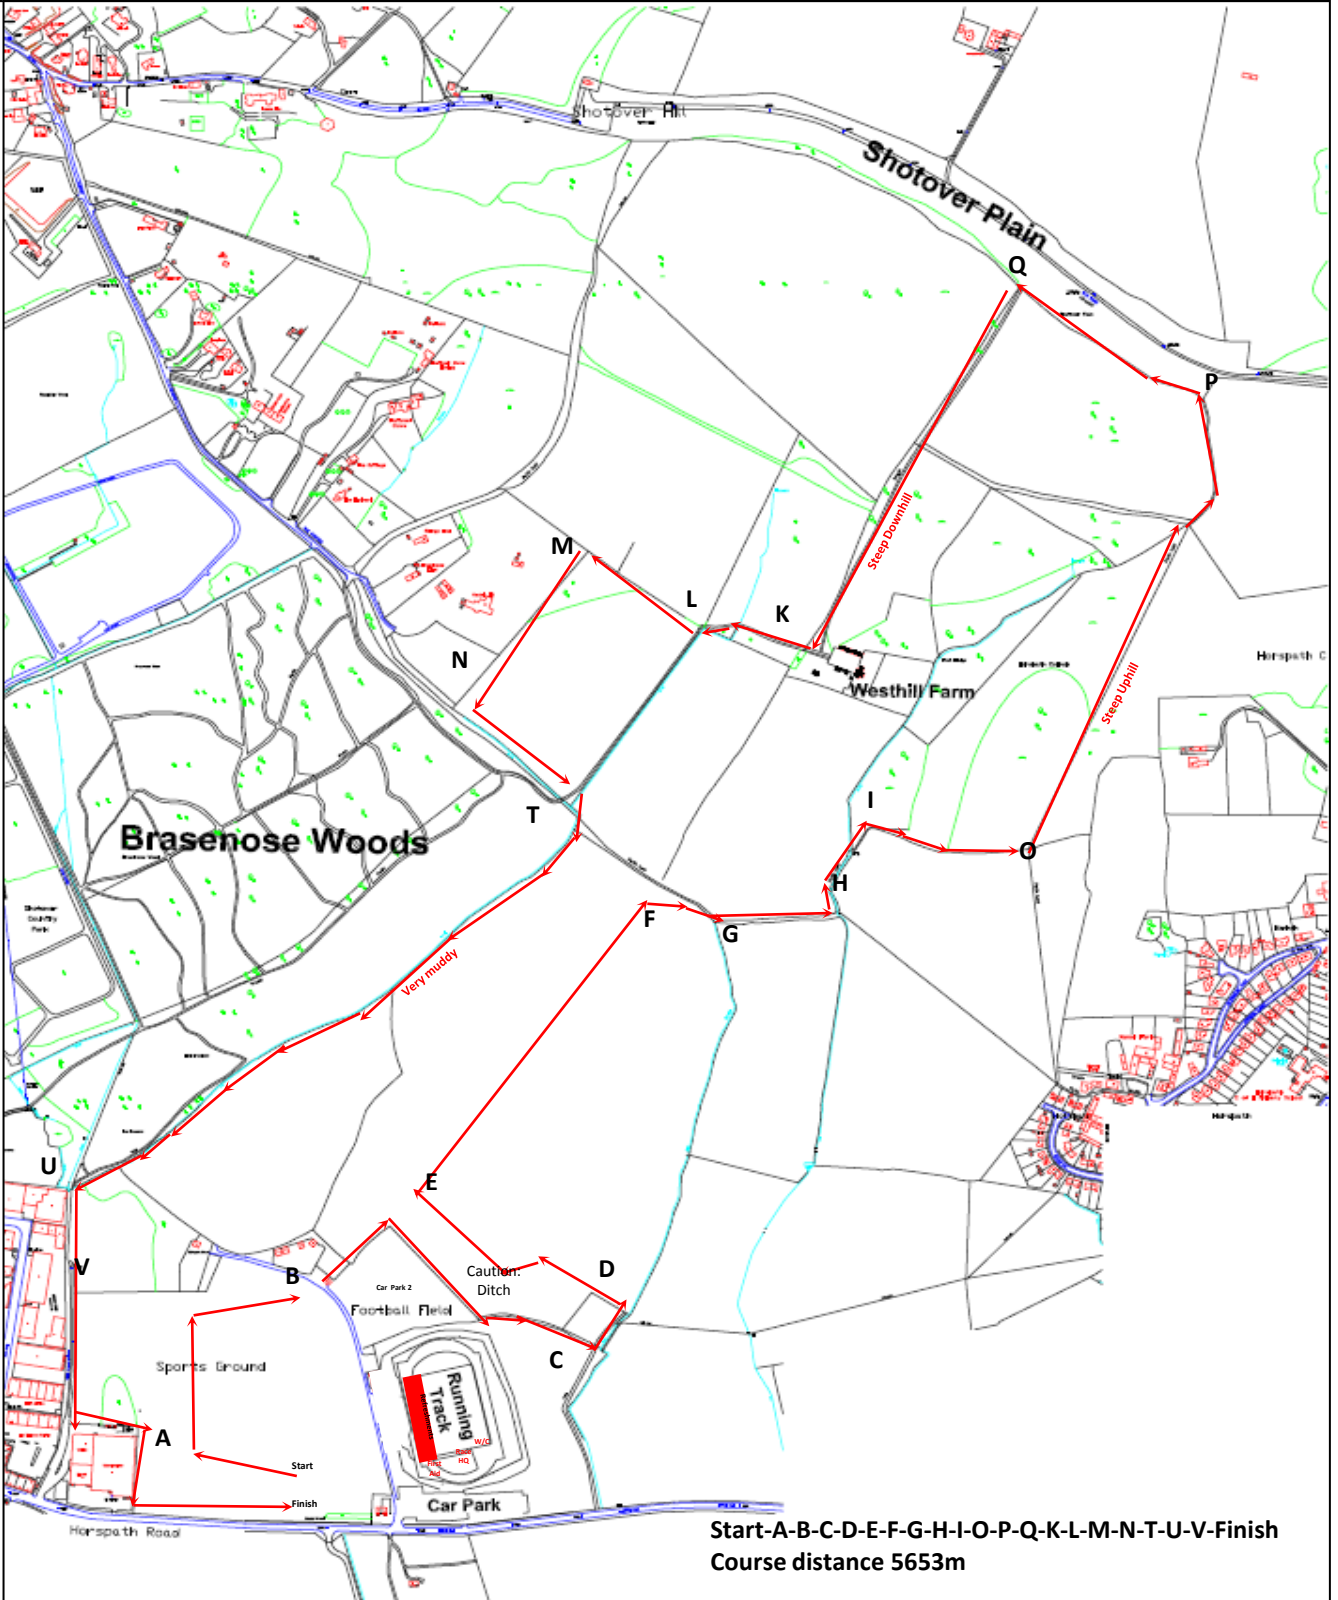

Chiltern League
October 10th 2009, Shotover Park, Senior/Vet Women

Start-A-B-C-D-E-F-G-H-I-O-P-Q-K-L-M-N-T-U-V-Finish
Course distance 5653m