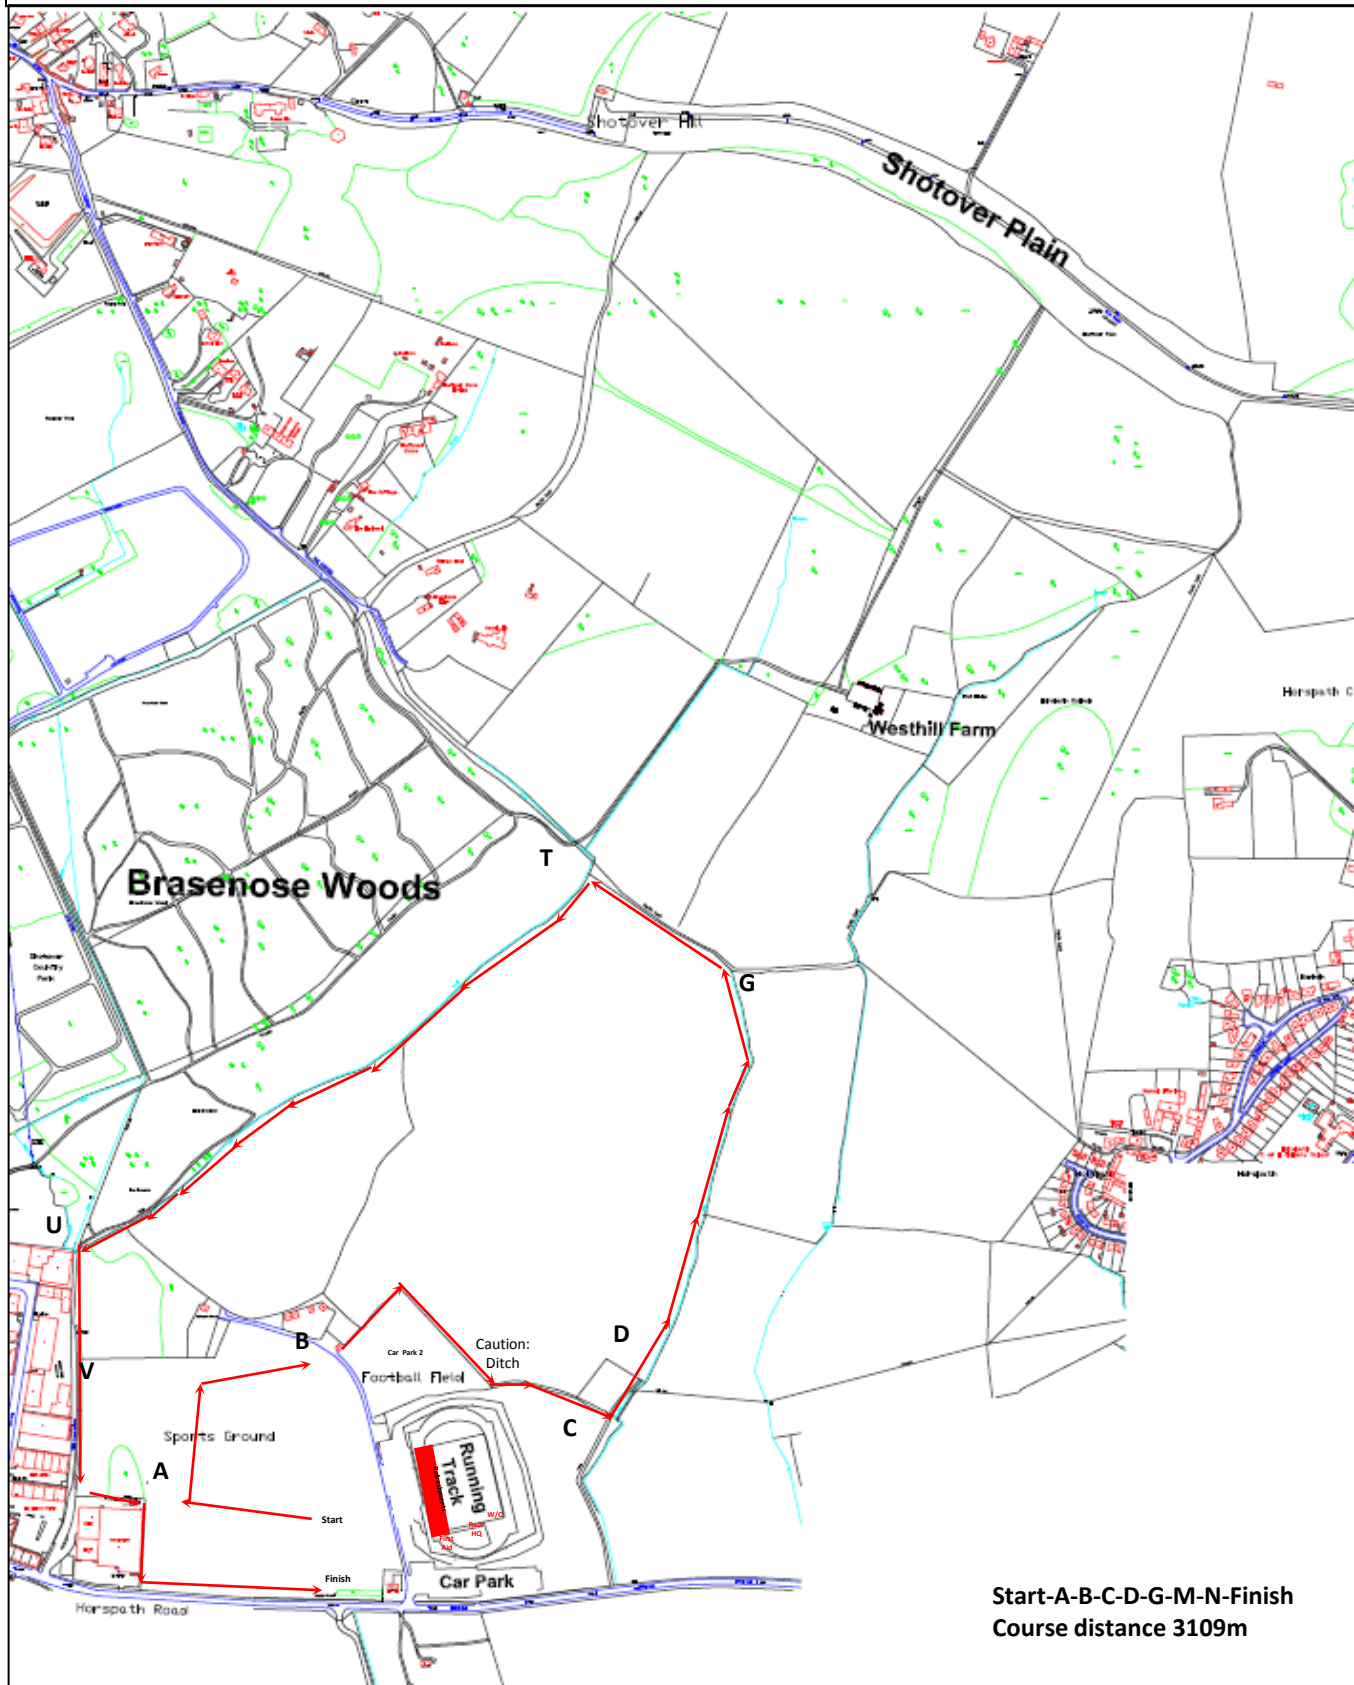

Chiltern League  
October 9<sup>th</sup> 2010, Shotover Park, U11 Girls and Boys

Chiltern League  
October 9<sup>th</sup> 2010, Shotover Park, U13 Girls and Boys

Start-A-B-C-D-G-M-N-Finish  
Course distance 3109m