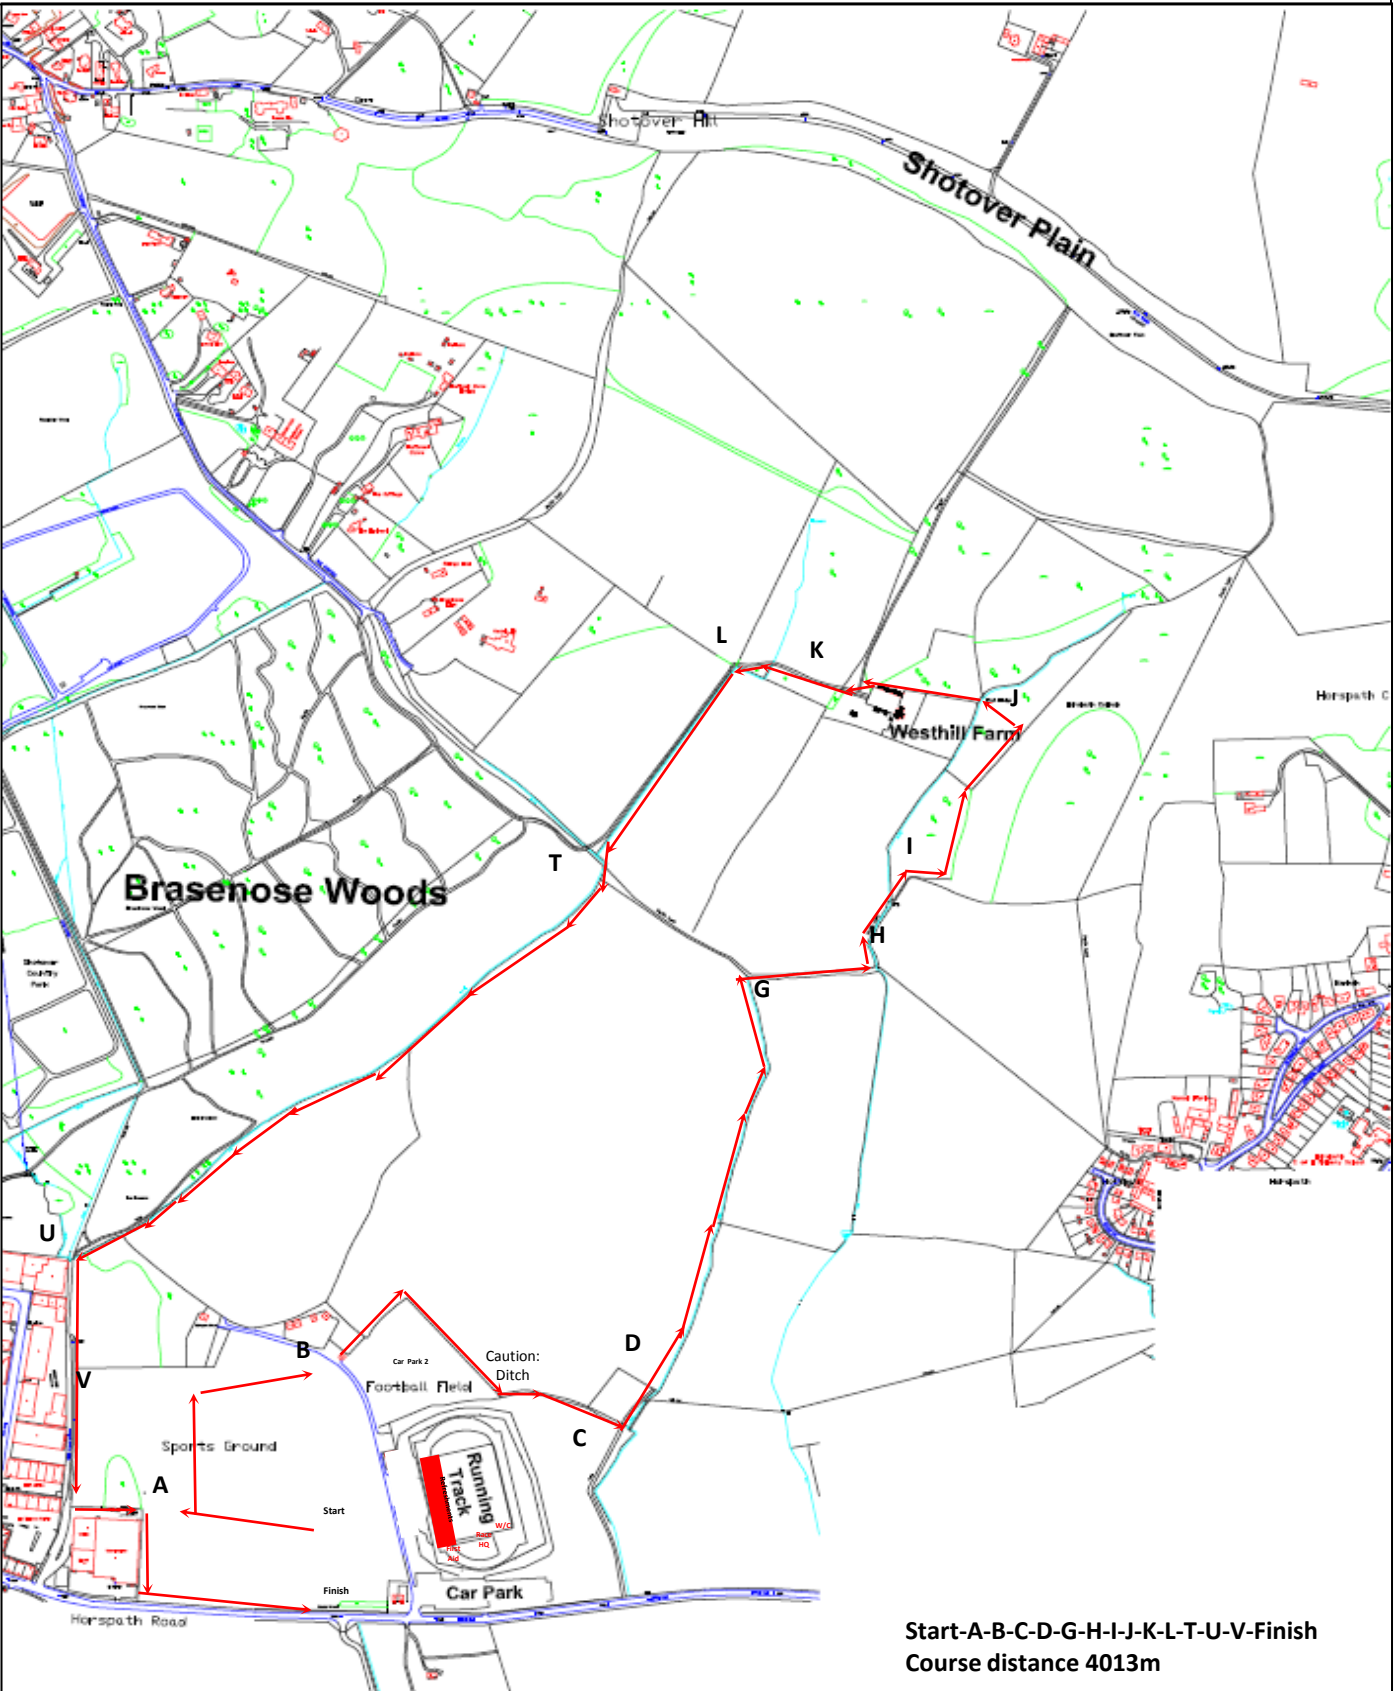

Chiltern League
October 9th 2010, Shotover Park, U15 Girls

Start-A-B-C-D-G-H-I-J-K-L-T-U-V-Finish
Course distance 4013m