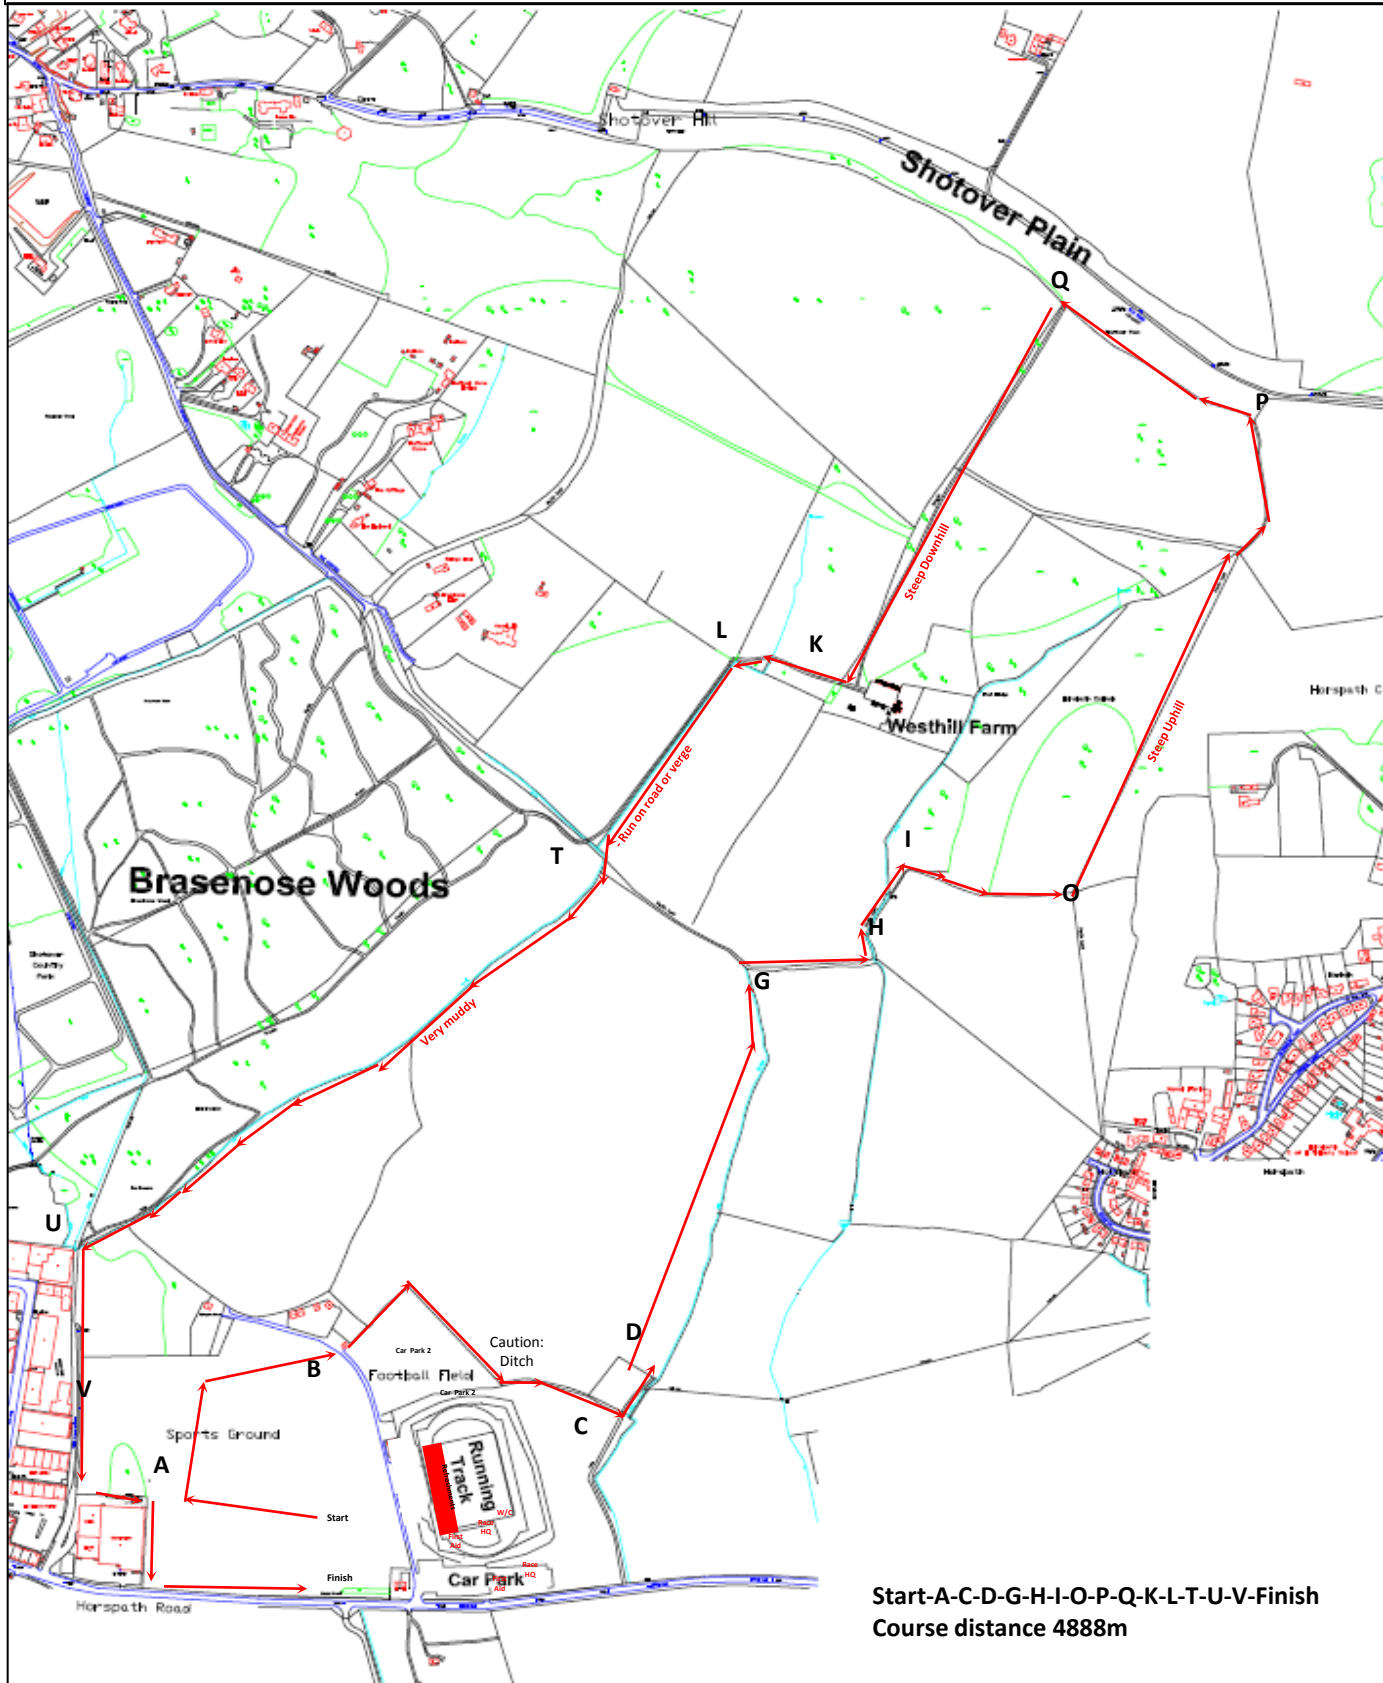

Chiltern League  
October 9<sup>th</sup> 2010, Shotover Park, U15 Girls

Start-A-B-C-D-G-H-I-J-K-L-T-U-V-Finish  
Course distance 4013m

Chiltern League  
October 9th 2010, Shotover Park, U15 Boys

Start-A-B-C-D-G-H-I-J-K-L-M-N-T-U-V-  
Finish  
Course distance 4201m

Chiltern League  
October 9<sup>th</sup> 2010, Shotover Park, U17/20 Women

Start-A-C-D-G-H-I-O-P-Q-K-L-T-U-V-Finish  
Course distance 4888m

Chiltern League  
October 9<sup>th</sup> 2010, Shotover Park, U17 Men