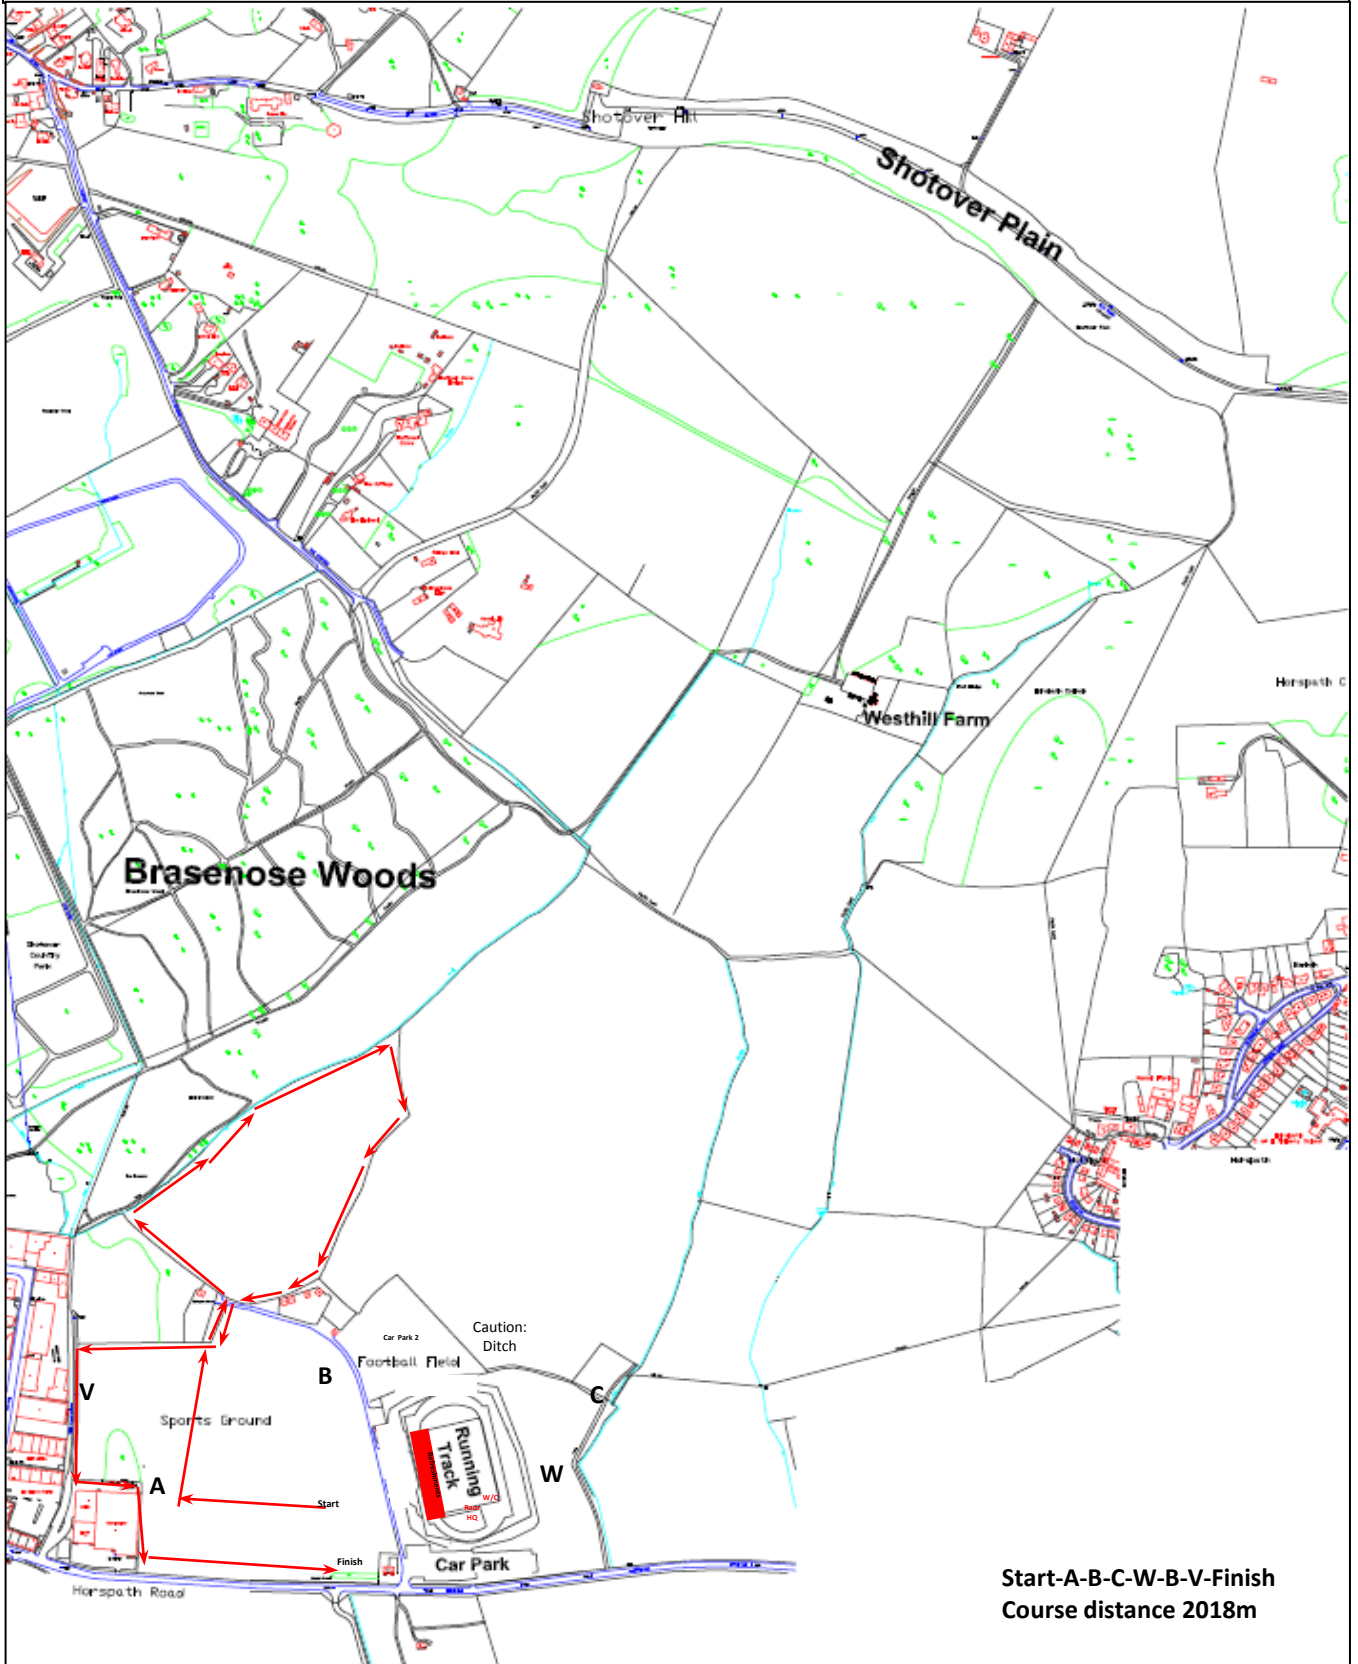

Chiltern League  
October 9<sup>th</sup> 2010, Shotover Park, U11 Girls and Boys

Chiltern League  
October 9<sup>th</sup> 2010, Shotover Park, U13 Girls and Boys

Start-A-B-C-D-G-M-N-Finish  
Course distance 3109m

Chiltern League  
October 9<sup>th</sup> 2010, Shotover Park, U17/20 Women

Start-A-C-D-G-H-I-O-P-Q-K-L-T-U-V-Finish  
Course distance 4888m

Chiltern League  
October 9<sup>th</sup> 2010, Shotover Park, U17 Men