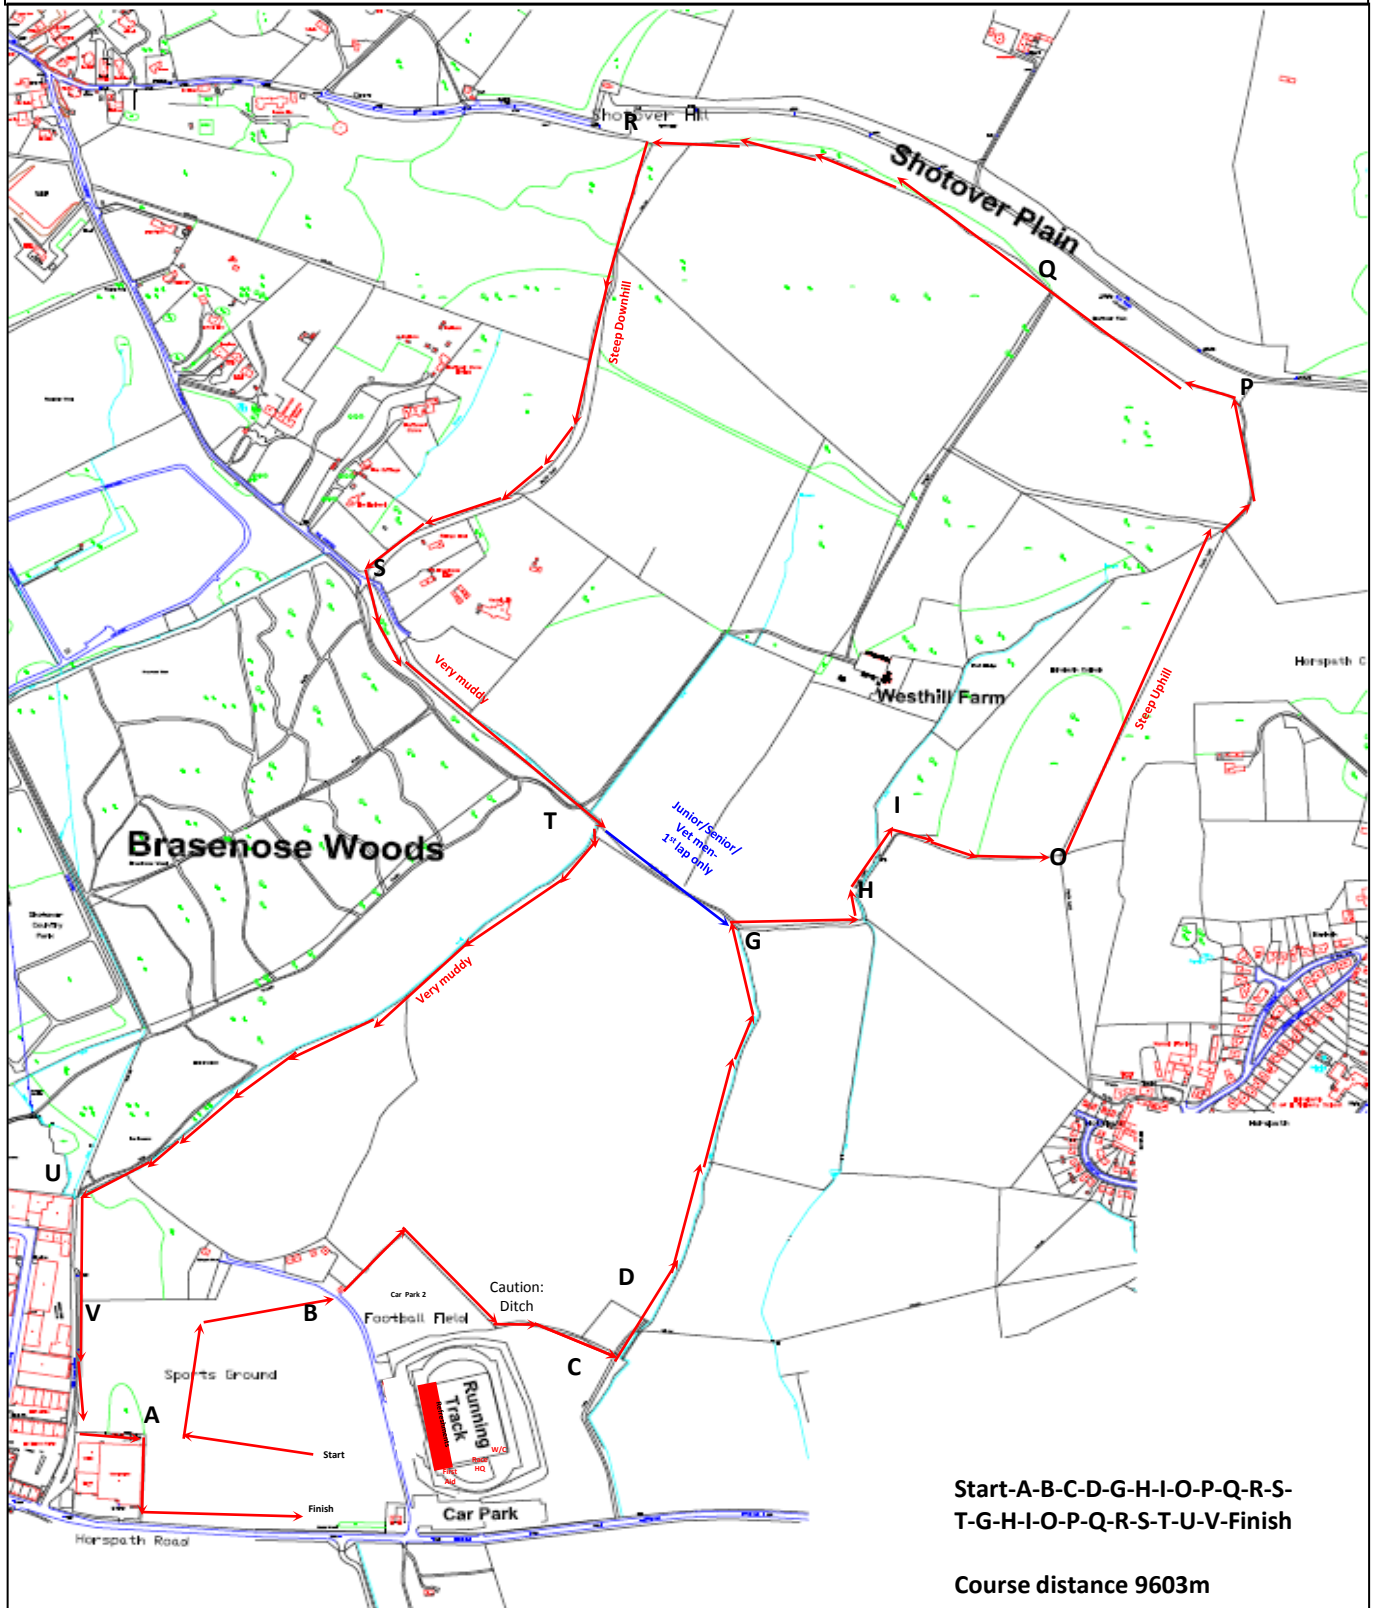

Chiltern League
October 9th 2010, Shotover Park, Junior/ Senior/ Vet Men

Start-A-B-C-D-G-H-I-O-P-Q-R-S-
T-G-H-I-O-P-Q-R-S-T-U-V-Finish

Course distance 9603m